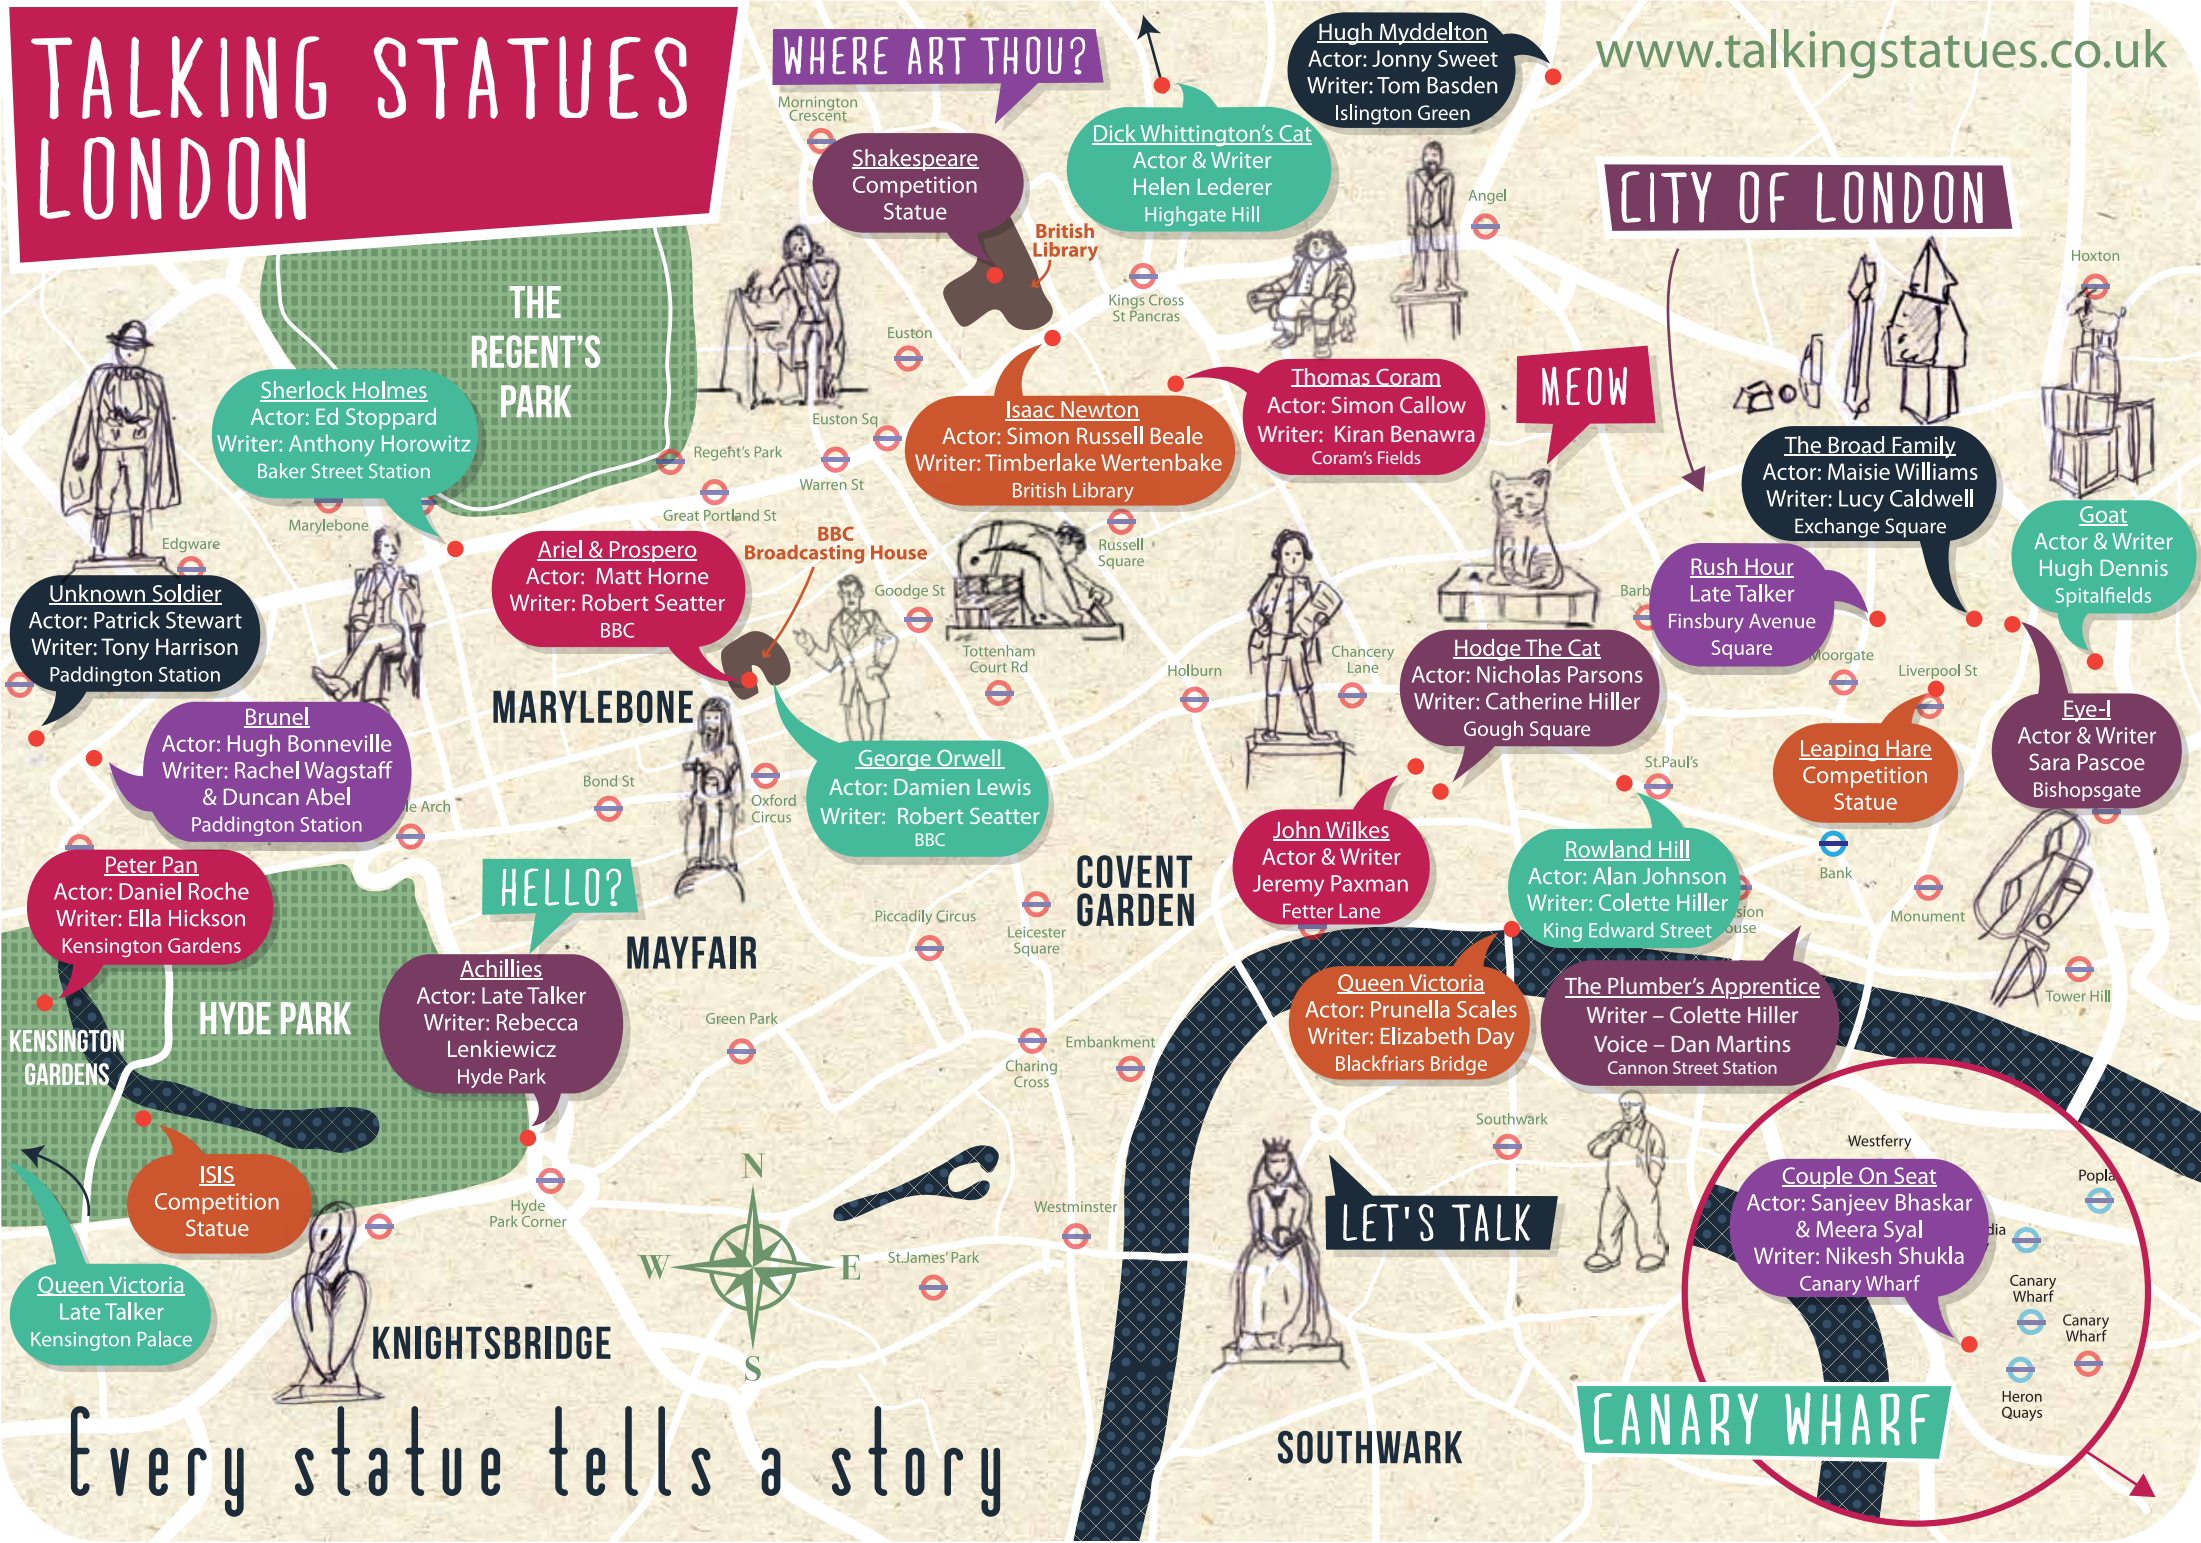

TALKING STATUES LONDON

WHERE ART THOU?

CITY OF LONDON

MEOW

HELLO?

LET'S TALK

CANARY WHARF

Sherlock Holmes
Actor: Ed Stoppard
Writer: Anthony Horowitz
Baker Street Station

Unknown Soldier
Actor: Patrick Stewart
Writer: Tony Harrison
Paddington Station

Brunel
Actor: Hugh Bonneville
Writer: Rachel Wagstaff & Duncan Abel
Paddington Station

Peter Pan
Actor: Daniel Roche
Writer: Ella Hickson
Kensington Gardens

MAYFAIR

Achillies
Actor: Late Talker
Writer: Rebecca Lenkiewicz
Hyde Park

KNIGHTSBRIDGE

Shakespeare Competition Statue

Dick Whittington's Cat
Actor & Writer: Helen Lederer
Highgate Hill

Isaac Newton
Actor: Simon Russell Beale
Writer: Timberlake Wertenbake
British Library

The public writing competition sponsored
by audible.co.uk

Across London and Manchester, 4 statues still await the gift of speech. Here's a chance for budding writers to get their words heard on the street. Or In the Royal Parks... Or in The British Library ...